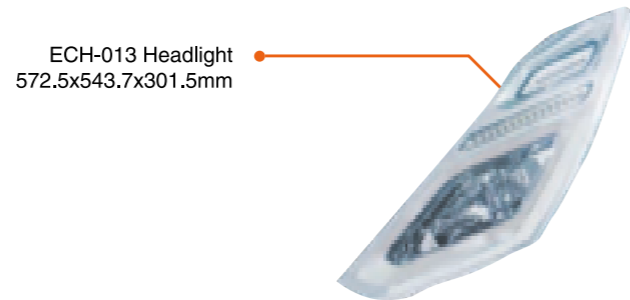

Main Business

■ Our Slogan

No morality, No business.

■ Shipment Status

● ECH-002B Headlight
604x350x315mm

● ECH-002 Headlight
604x350x315mm

● ECH-033 Headlight
572.2x543.7x301.5mm

● ECH-013 Headlight
572.5x543.7x301.5mm