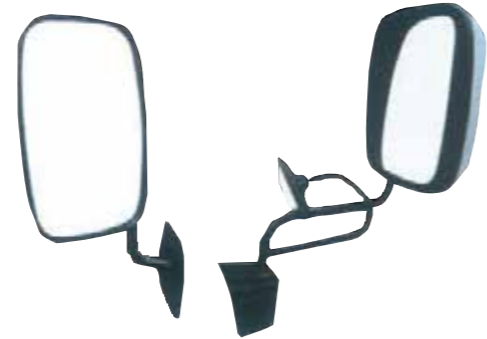

● ECM-014 Marker Lamp
100x45mm

● ECM-015 Marker Lamp
Φ60mm

● ECM-016 Marker Lamp
100x85mm

● ECM-018 Marker Lamp
73x45mm

● ECM-017 Marker lamp
Φ80mm

● ECM-019 Marker Lamp
120x40mm

• ECRM-004
Rear-view mirror