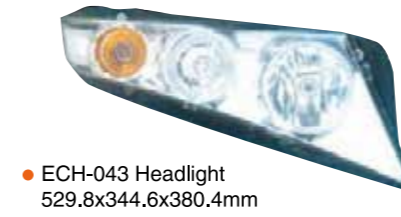

Main Business

■ Our Slogan

No morality, No business.

■ Shipment Status

● ECH-002B Headlight
604x350x315mm

● ECH-002 Headlight
604x350x315mm

● ECH-033 Headlight
572.2x543.7x301.5mm

● ECH-013 Headlight
572.5x543.7x301.5mm