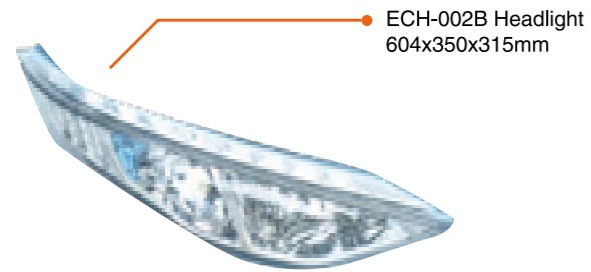

Main Business

■ Our Slogan

No morality, No business.

■ Shipment Status

● ECH-002B Headlight
604x350x315mm

● ECH-002 Headlight
604x350x315mm

● ECH-033 Headlight
572.2x543.7x301.5mm

● ECH-013 Headlight
572.5x543.7x301.5mm