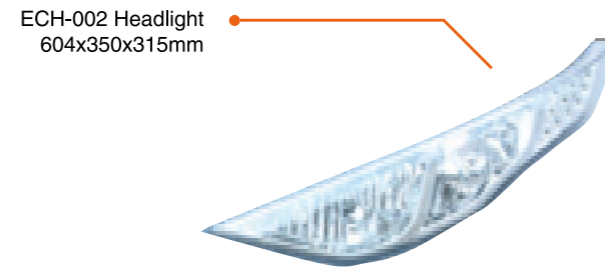

Main Business

■ Our Slogan

No morality, No business.

■ Shipment Status

● ECH-002B Headlight
604x350x315mm

● ECH-002 Headlight
604x350x315mm

● ECH-033 Headlight
572.2x543.7x301.5mm

● ECH-013 Headlight
572.5x543.7x301.5mm