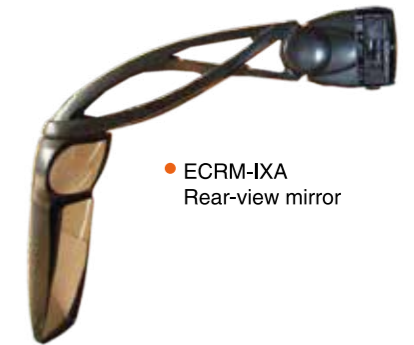

• ECRM-005 Coaster Rear Mirror
Left Lens:232x143mm
Right Lens:240x170mm

• ECRM-001
Rear-view mirror

• ECRM-001
Rear-view mirror

• ECRM-001
Rear-view mirror

• ECRM-002
Rear-view mirror
Lens size:387x207mm

• ECRM-198
Rear-view mirror