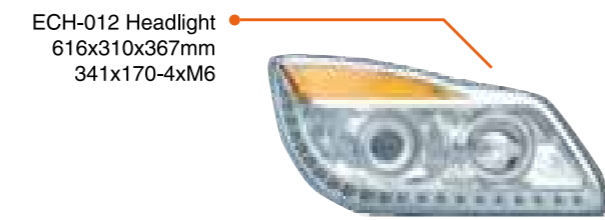

● ECH-004 Headlight
414x485x236mm
294x127-4xM6

● ECH-005 Headlight
638x380x272mm

● ECH-006 Headlight
605x190x320mm

● ECH-007 Headlight
506x426x270mm
295x227-4xM6

● ECH-008 Headlight
489x330x253mm
329x211-4xM6