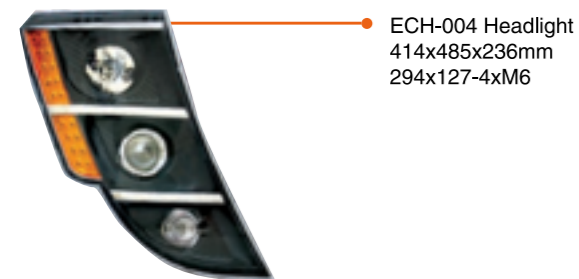

Main Business

■ Our Slogan

No morality, No business.

■ Shipment Status

● ECH-002B Headlight
604x350x315mm

● ECH-002 Headlight
604x350x315mm

● ECH-033 Headlight
572.2x543.7x301.5mm

● ECH-013 Headlight
572.5x543.7x301.5mm