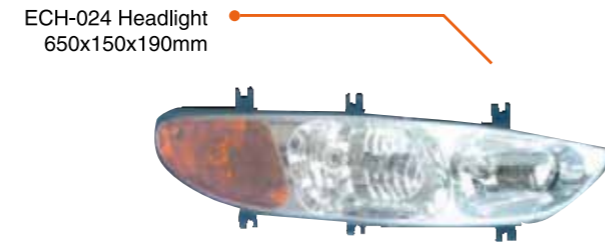

Main Business

■ Our Slogan

No morality, No business.

■ Shipment Status

● ECH-002B Headlight
604x350x315mm

● ECH-002 Headlight
604x350x315mm

● ECH-033 Headlight
572.2x543.7x301.5mm

● ECH-013 Headlight
572.5x543.7x301.5mm