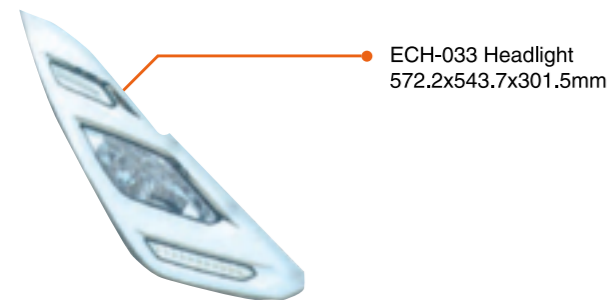

Main Business

■ Our Slogan

No morality, No business.

■ Shipment Status

● ECH-002B Headlight
604x350x315mm

● ECH-002 Headlight
604x350x315mm

● ECH-033 Headlight
572.2x543.7x301.5mm

● ECH-013 Headlight
572.5x543.7x301.5mm