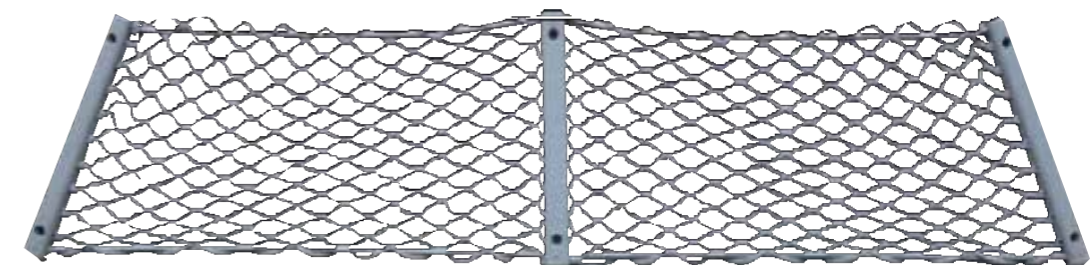

● ECZ-006 Indicator Light φ32/φ35

● ECJL-020 Hinge 90.5x40.5mm

● ECJL-016 Hinge

● ECZ-005 Mesh Bag 310x210mm

● ECZ-002 Mesh Bag 390x225mm

● ECZ-004 Mesh Bag 295x200mm

● ECZ-003 Mesh Bag 910x225mm

● ECTC-001 Skylight
880x598