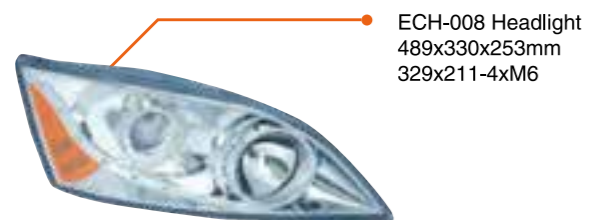

● ECH-004 Headlight
414x485x236mm
294x127-4xM6

● ECH-005 Headlight
638x380x272mm

● ECH-006 Headlight
605x190x320mm

● ECH-007 Headlight
506x426x270mm
295x227-4xM6

● ECH-008 Headlight
489x330x253mm
329x211-4xM6