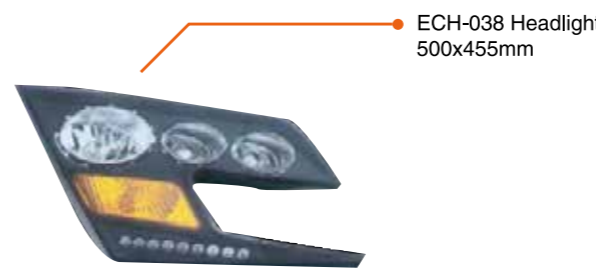

Main Business

■ Our Slogan

No morality, No business.

■ Shipment Status

● ECH-002B Headlight
604x350x315mm

● ECH-002 Headlight
604x350x315mm

● ECH-033 Headlight
572.2x543.7x301.5mm

● ECH-013 Headlight
572.5x543.7x301.5mm