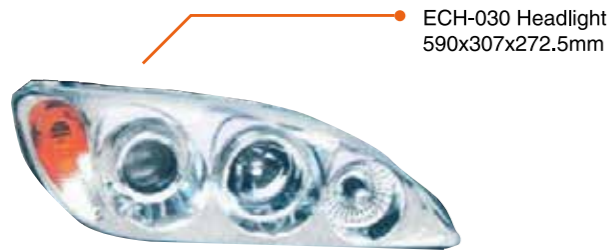

Main Business

■ Our Slogan

No morality, No business.

■ Shipment Status

● ECH-002B Headlight
604x350x315mm

● ECH-002 Headlight
604x350x315mm

● ECH-033 Headlight
572.2x543.7x301.5mm

● ECH-013 Headlight
572.5x543.7x301.5mm